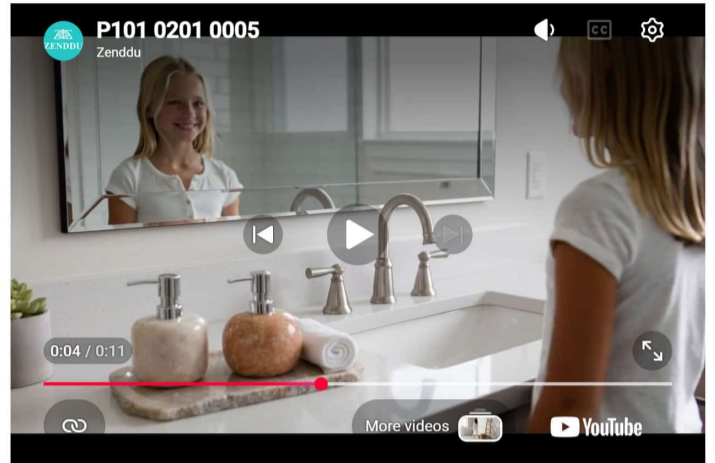

P101-0201-0005

(Bathroom Accessories Set) (Set of 3) Material: Stone (Marble) Finish: (Same as picture), Location: Bali

All sizes and the CBM will be included in the quote. Standard Packaging: Corrugated Paper. This product is hand-made; slight variations may occur.